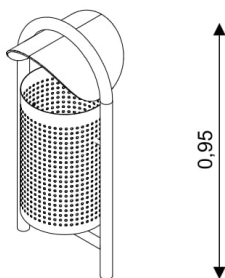

PARK 0905-1 **TRASH CAN**

Total height	0,95 m
Capacity	37 l

Minimal space

Material Specification

- Galvanized and/or powder coated steel construction;

Additional comments

- Depth of foundations on a flat surface 55 cm;
- The equipment is designed for public playgrounds;The equipment render is of an illustrative nature and shows only the general specification of the equipment, but not its actual appearance. The colours may differ from those demonstrated on render.