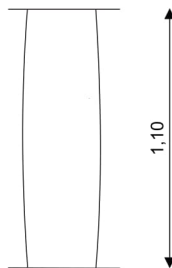

Length	1,10 m
--------	--------

Minimal space

Material Specification

- Galvanized and/or powder coated steel construction;
- Colorful elements made of weather condition resistant HDPE plates;

Additional comments