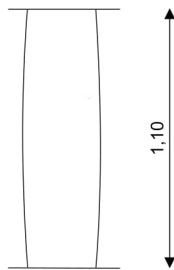

Length	1,10 m
--------	--------

Minimal space

Material Specification

- Galvanized and/or powder coated steel construction;
- Colorful elements made of weather condition resistant HDPE plates;

Additional comments