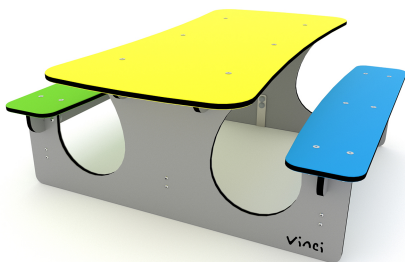

PARK 0913 **TABLE WITH BENCHES**

Length	1,46 m
Width	1,29 m
Total height	0,54m

Minimal space

Material Specification

- Table and benches are made of HDPE;

Additional comments

- The equipment is designed for public playgrounds;The equipment render is of an illustrative nature and shows only the general specification of the equipment, but not its actual appearance. The colours may differ from those demonstrated on render.