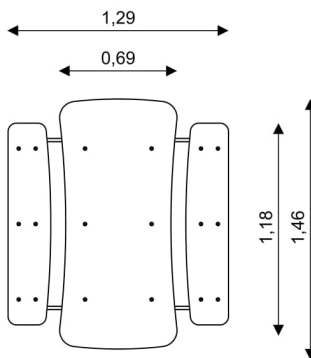

PARK 0913 **TABLE WITH BENCHES**

Length	1,46 m
Width	1,29 m
Total height	0,54m

Minimal space

Material Specification

- Table and benches are made of HDPE;

Additional comments

- The equipment is designed for public playgrounds;The equipment render is of an illustrative nature and shows only the general specification of the equipment, but not its actual appearance. The colours may differ from those demonstrated on render.