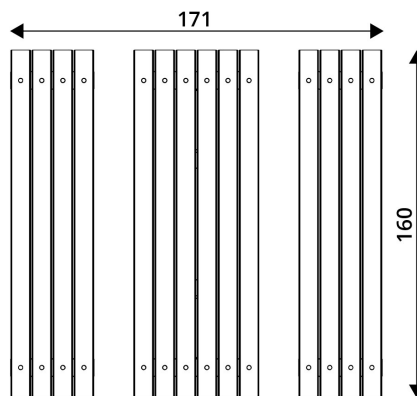

PARK 0914

PICNIC TABLE AND SEATS

Device Specifications	
Length	1,71 m
Width	1,60 m
Total height	0,75 m

Minimal space

**Material Specification**

- Galvanized and/or powder coated steel construction;
- Impregnated and double painted wood;