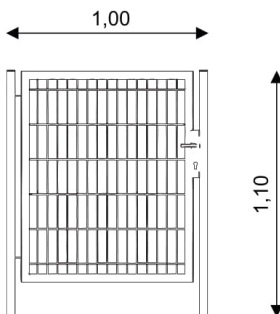

**PARK 0922** **GATEWAY**

Length	1,00 m
Total height	1,10 m

Minimal space

**Material Specification**

- Galvanized steel construction;

**Additional comments**

- The equipment is designed for public playgrounds;The equipment render is of an illustrative nature and shows only the general specification of the equipment, but not its actual appearance. The colours may differ from those demonstrated on render.