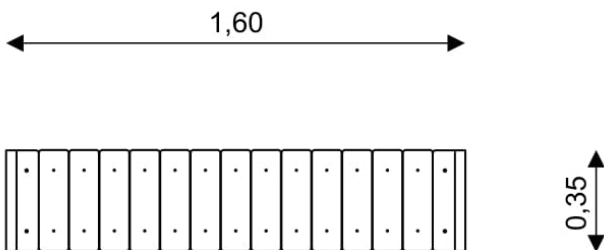

PARK 0925 **BENCH**

Length	1,60 m
Width	0,35 m
Total height	0,37 m

Minimal space

Material Specification

- Galvanized and/or powder coated steel construction;
- HPL seat and back rest;

Additional comments

- The equipment is designed for public playgrounds;The equipment render is of an illustrative nature and shows only the general specification of the equipment, but not its actual appearance. The colours may differ from those demonstrated on render.